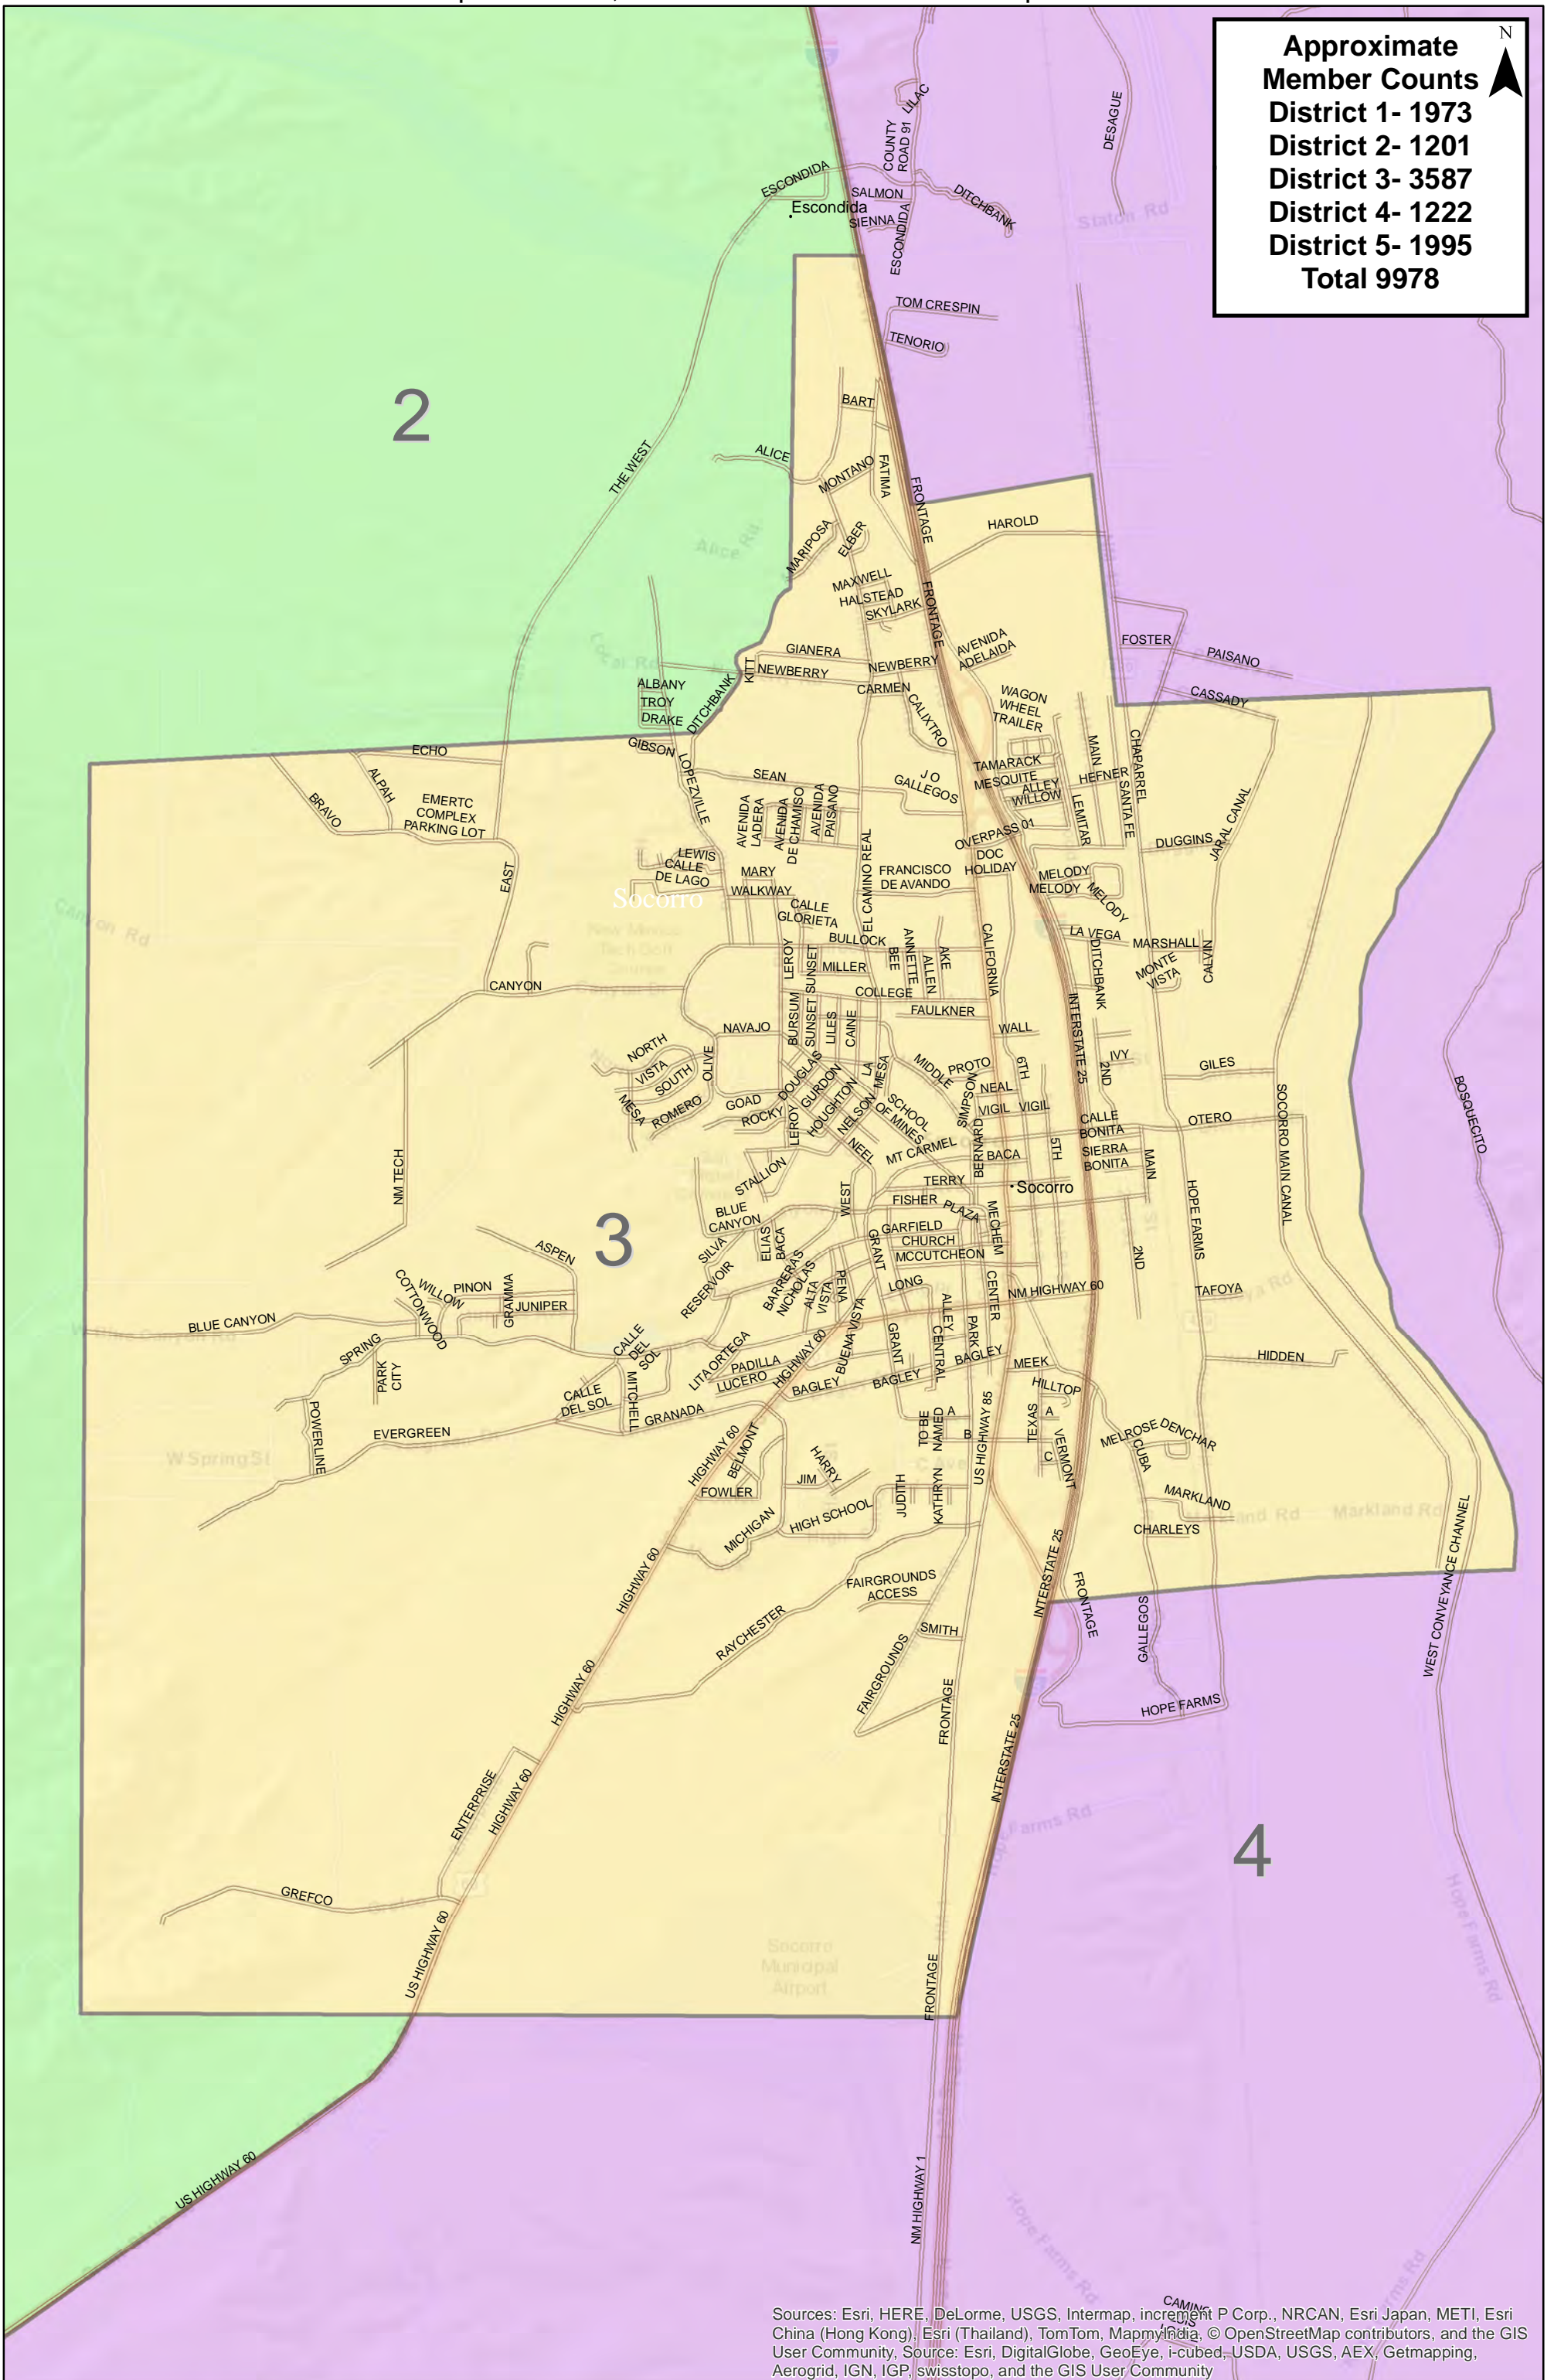

Socorro Electric Cooperative, Inc. - Re-District Proposal

**Approximate
Member Counts**
 District 1- 1973
 District 2- 1201
 District 3- 3587
 District 4- 1222
 District 5- 1995
Total 9978

Sources: Esri, HERE, DeLorme, USGS, Intermap, increment P Corp., NRCAN, Esri Japan, METI, Esri China (Hong Kong), Esri (Thailand), TomTom, MapmyIndia, © OpenStreetMap contributors, and the GIS User Community, Source: Esri, DigitalGlobe, GeoEye, i-cubed, USDA, USGS, AEX, Getmapping, Aerogrid, IGN, IGP, swisstopo, and the GIS User Community