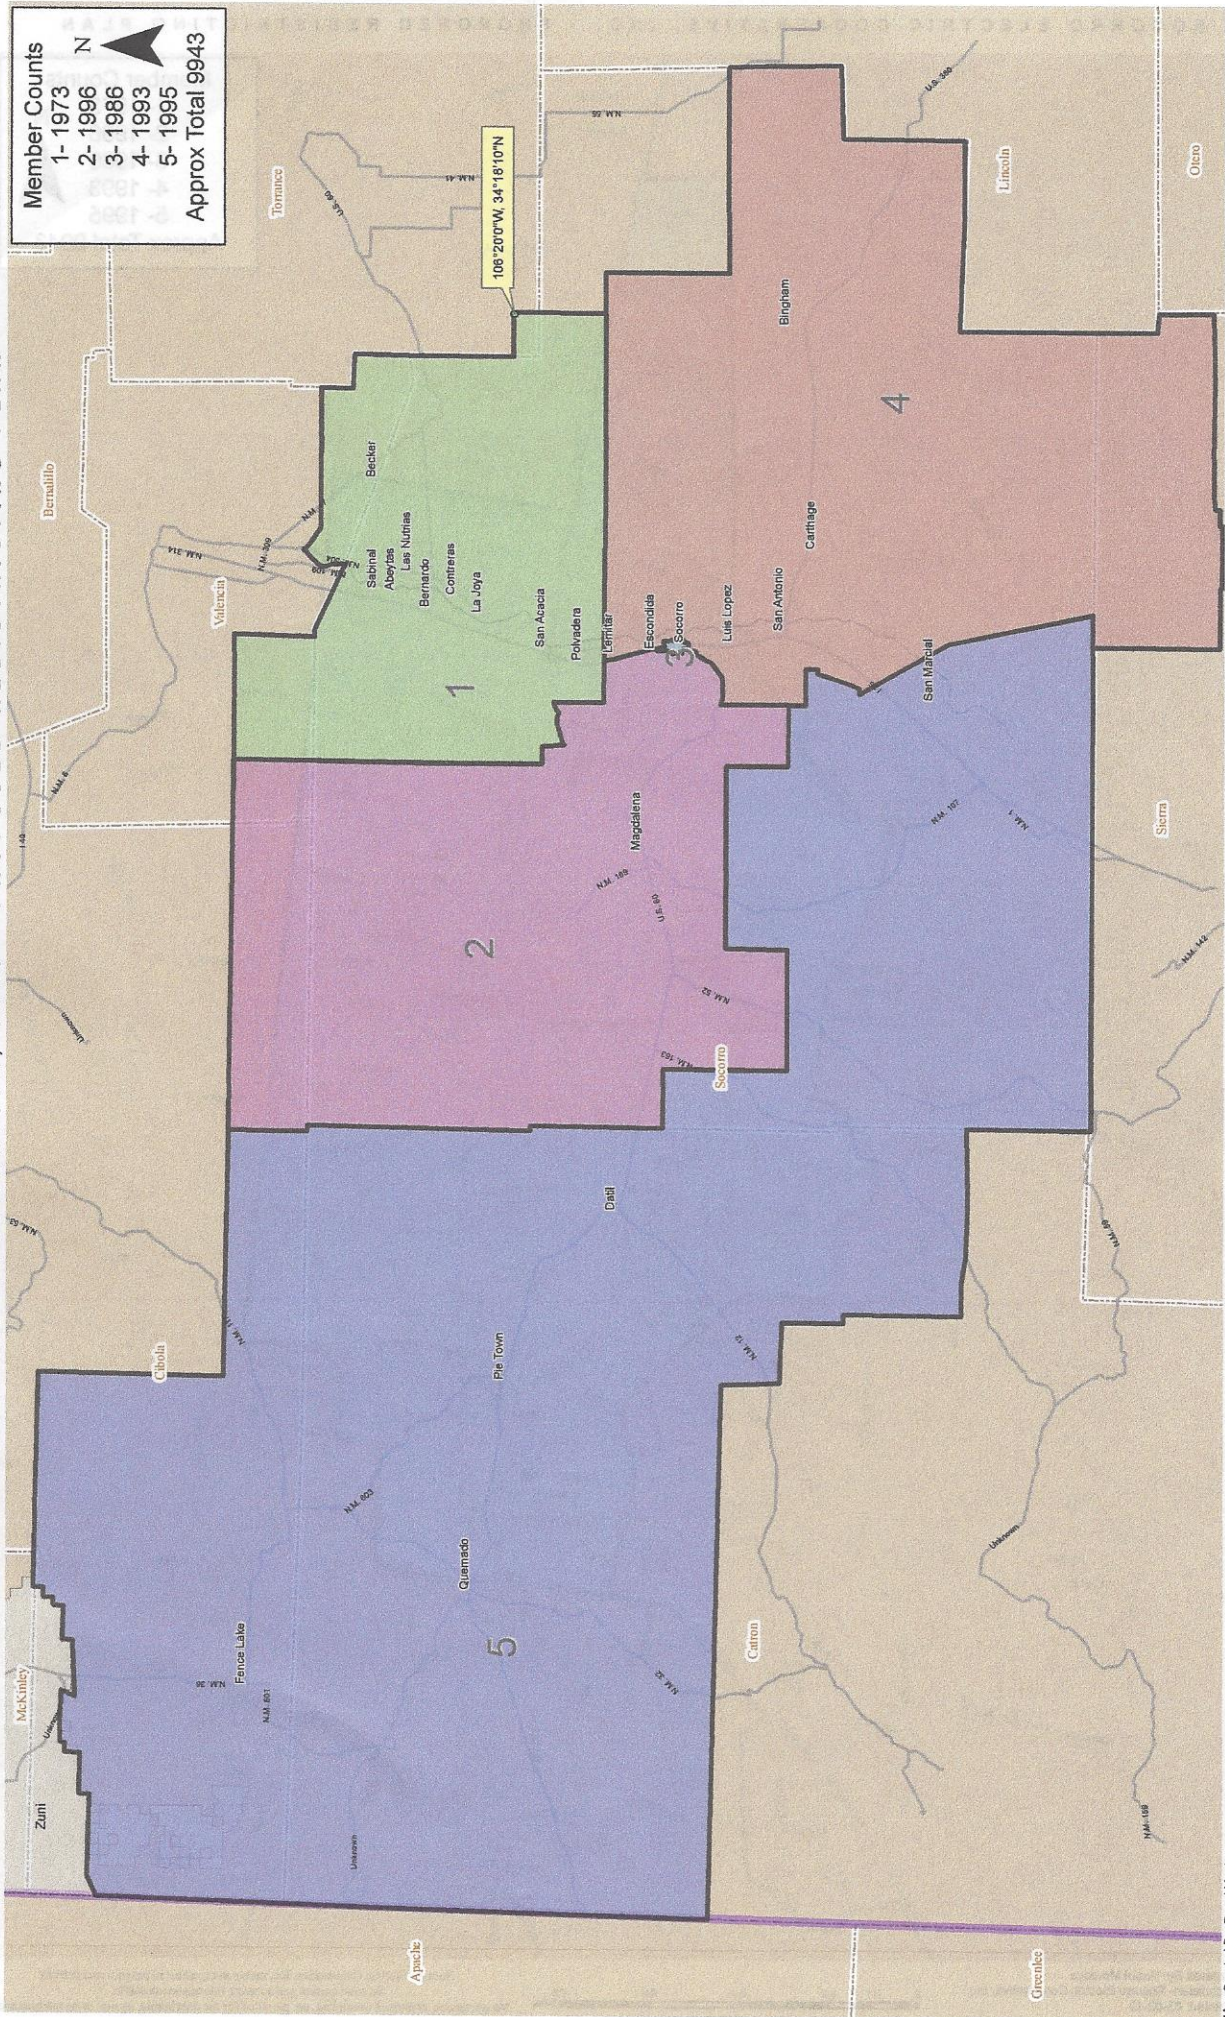

SOCORRO ELECTRIC COOPERATIVE, INC. - PROPOSED REDISTRICTING PLAN

Member Counts
 1- 1973
 2- 1996
 3- 1986
 4- 1993
 5- 1995
 Approx Total 9943

Socorro Electric Cooperative, Inc. makes every effort to produce and publish the most current and accurate information possible. No warranties, expressed or implied, are provided for the data herein, its use, or its interpretation.

Map Created By: Rauni Montoya
 GIS Technician- Socorro Electric Cooperative, Inc.
 Date Printed: 03-02-12